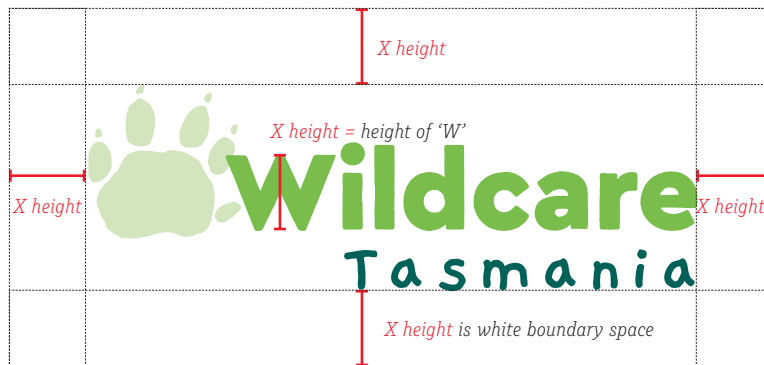

Logo boundary

Minimal boundary space around logo

The X height of the 'W' in the Wildcare logo determines the height/width of the boundary space around the logo.

Leave X amount of space around the logo and do not place any other objects/artwork in this space when using the logo.